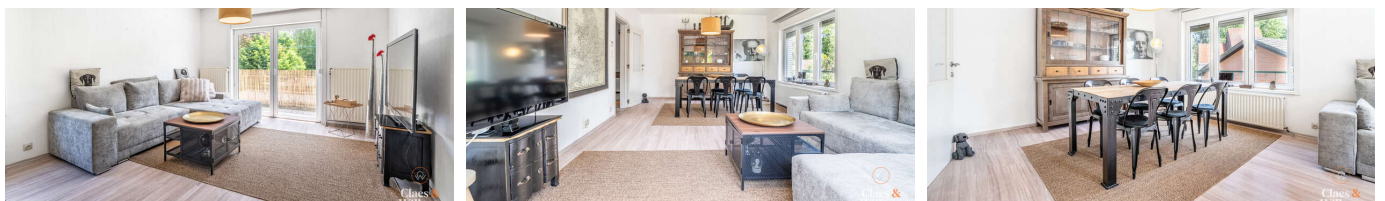

**For sale -
Flat**

€ 260.000

Bezemstraat 49 B1, 1600 Sint-Pieters-Leeuw

Ref. 7535481

Number of bedrooms: 2

Surf. Living: 84m²

PEB/EPB: 205kwh/m²/j

Number of bathrooms: 1