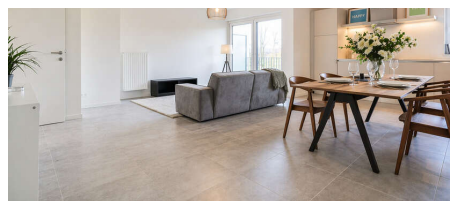

For rent - Flat

€ 990

Brusselsesteenweg 215, 1500 Halle

Ref. 4732866

Number of bedrooms: 2
Number of bathrooms: 1

Surf. Living: 92m²
Neighbourhood: Suburb

PEB/EPB: 72kwh/m²/j